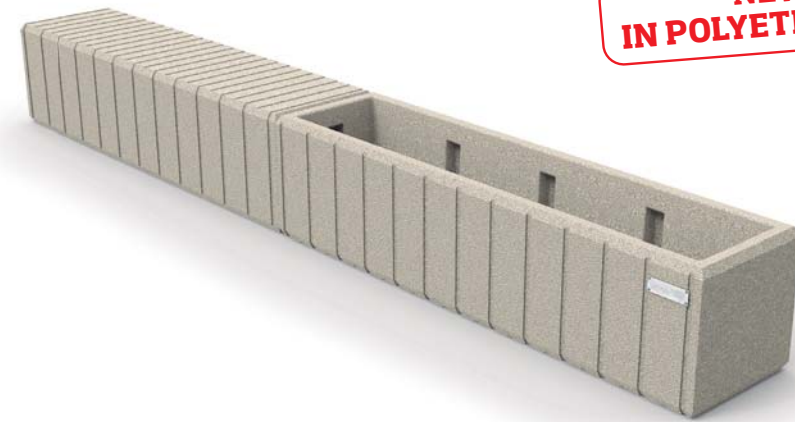

▲
Mod. C-1021-45-PLAST-BLA

HEBA PLANTERS

- ▶ Mod. J-1020-PLAST-ARE
 - ▶ Mod. J-1020-PLAST-BLA
 - ▶ Mod. J-1020-PLAST-GRI
- Long 2000 mm

▲
Mod. J-1021-PLAST-GRI

▲
Mod. J-1021-45-PLAST-GRI

TOTALLY MODULAR BENCH

**NEW
IN POLYETHYLENE**

100% RECYCLABLE

100% RECYCLABLE

ROME BIN IN POLYETHYLENE FOR SELECTIVE WASTE COLLECTION

► Mod. ROMA C-2025

Capacity 180 L (3 inner buckets of 60 L each)
410 x 410 x 850 mm

- High chemical and thermal resistance
- Flexible and light
- Rust and corrosion does not affect it
- Impact resistant
- 100% recyclable
- UV protection
- Wide range of colors and textures
- Unique design