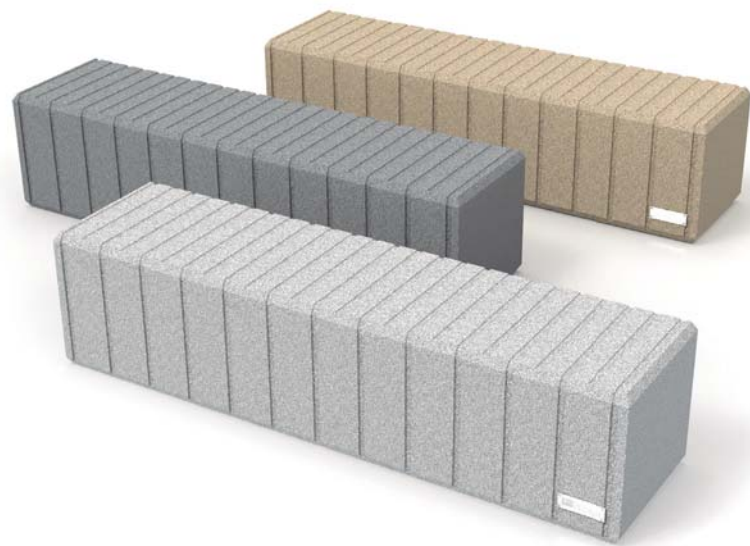

ZEUS AND HEBA BENCHES

ZEUS

1. Mod. C-1008-PLAST-BLA
   - Mod. C-1008-PLAST-ARE
   - Mod. C-1008-PLAST-GRI
2. Long 2000 mm

HEBA

1. Mod. C-1020-PLAST-BLA
   - Mod. C-1020-PLAST-ARE
   - Mod. C-1020-PLAST-GRI
2. Long 2000 mm

HEBA PLANTERS

1. Mod. J-1020-PLAST-ARE
   - Mod. J-1020-PLAST-BLA
   - Mod. J-1020-PLAST-GRI
2. Long 2000 mm

TOTALLY MODULAR BENCH

**NEW
IN POLYETHYLENE**

100% RECYCLABLE

100% RECYCLABLE