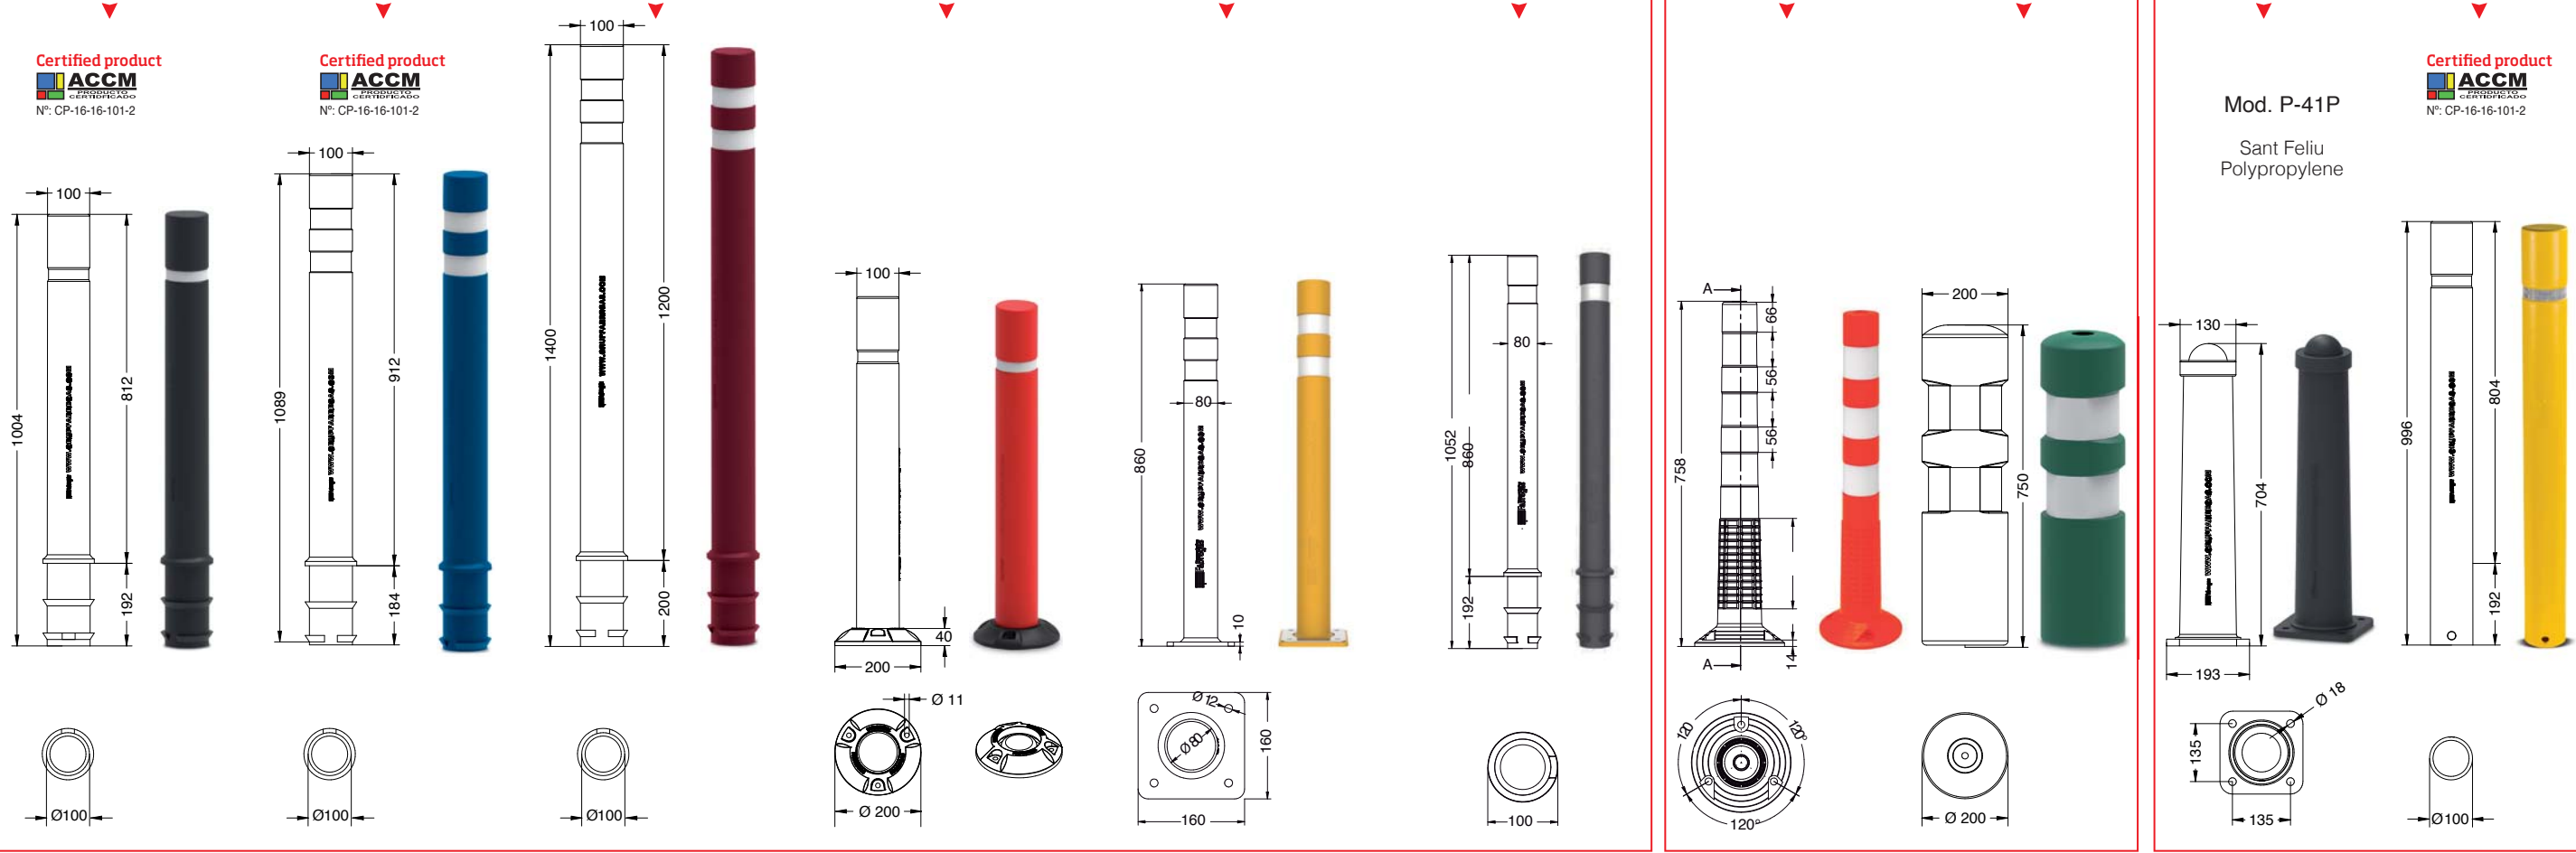

FLEXIBLE BOLLARDS

TOTAL FLEXIBLE

SOFT FLEXIBLE BOLLARDS

30 DEGREES FLEXIBLE

Mod. C-430-TPU
Bollard BCN
Polyurethane

*Detachable option

Certified product
ACCM
N°: CP-16-16-101-2

Mod. C-430-TPU PLUS
Bollard BCN
Polyurethane

*Detachable option

Certified product
ACCM
N°: CP-16-16-101-2

Mod. C-430-TPU 1200-PLUS
Bollard BCN
Polyurethane

*Detachable option

Certified product
ACCM
N°: CP-16-16-101-2

Mod. C-430-TPU-ARO-AT
Base to screw TPU bollards
Made of Polypropylene

Mod. C-430-TPU-80-BC2-AMA
Bollard BCN
Polyurethane
with reflective strip

Mod. C-430-TPU-PLUS-80-EM1
Bollard BCN
Polyurethane
with reflective strip

Mod. H-750-AT-NAR
Bolt-on bollard
down
Polyurethane

Mod. HITO H-75
Polyethylene

Mod. P-41P
Sant Feliu
Polypropylene

Mod. C-430
Bollard BCN
Polypropylene

*Detachable option

Certified product
ACCM
N°: CP-16-16-101-2

Mod. P-41P
Sant Feliu
Polypropylene