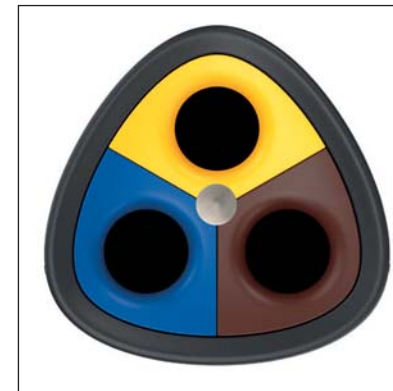

3 SEPARATE BUCKETS

Unique, modern and comprehensive design, to be installed both indoors and outdoors. It has 3 buckets, for 3 types of waste to encourage recycling.

optional with ashtray